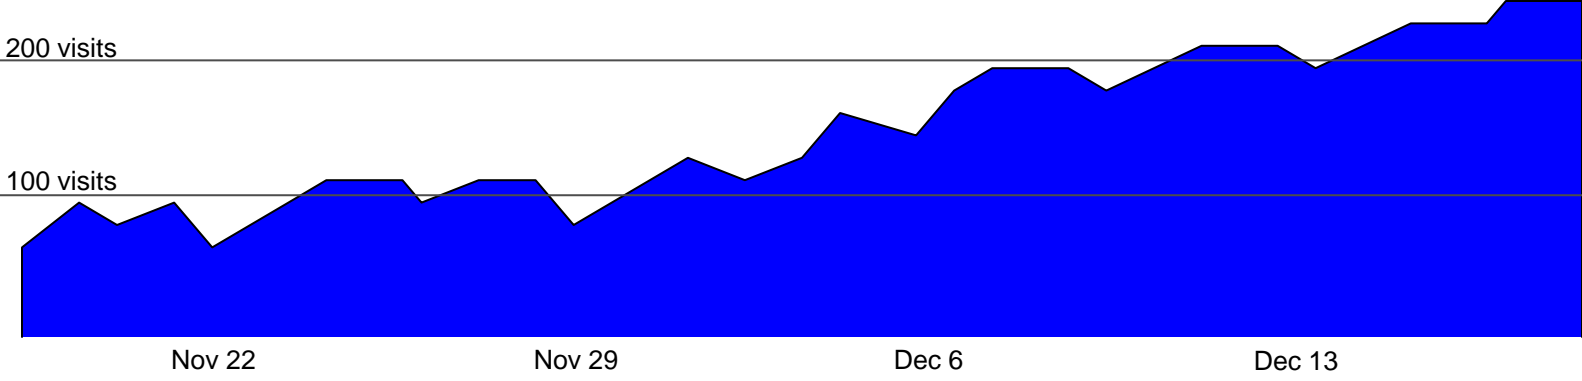

**Webpage Analytics**

- **Search Engine Traffic (includes Google, Bing, Yahoo, etc.) (28.95%)**
- **Direct Traffic (went straight to website by entering URL) (10.53%)**
- **Referred Links (clicked from other sites) (60.53%)**